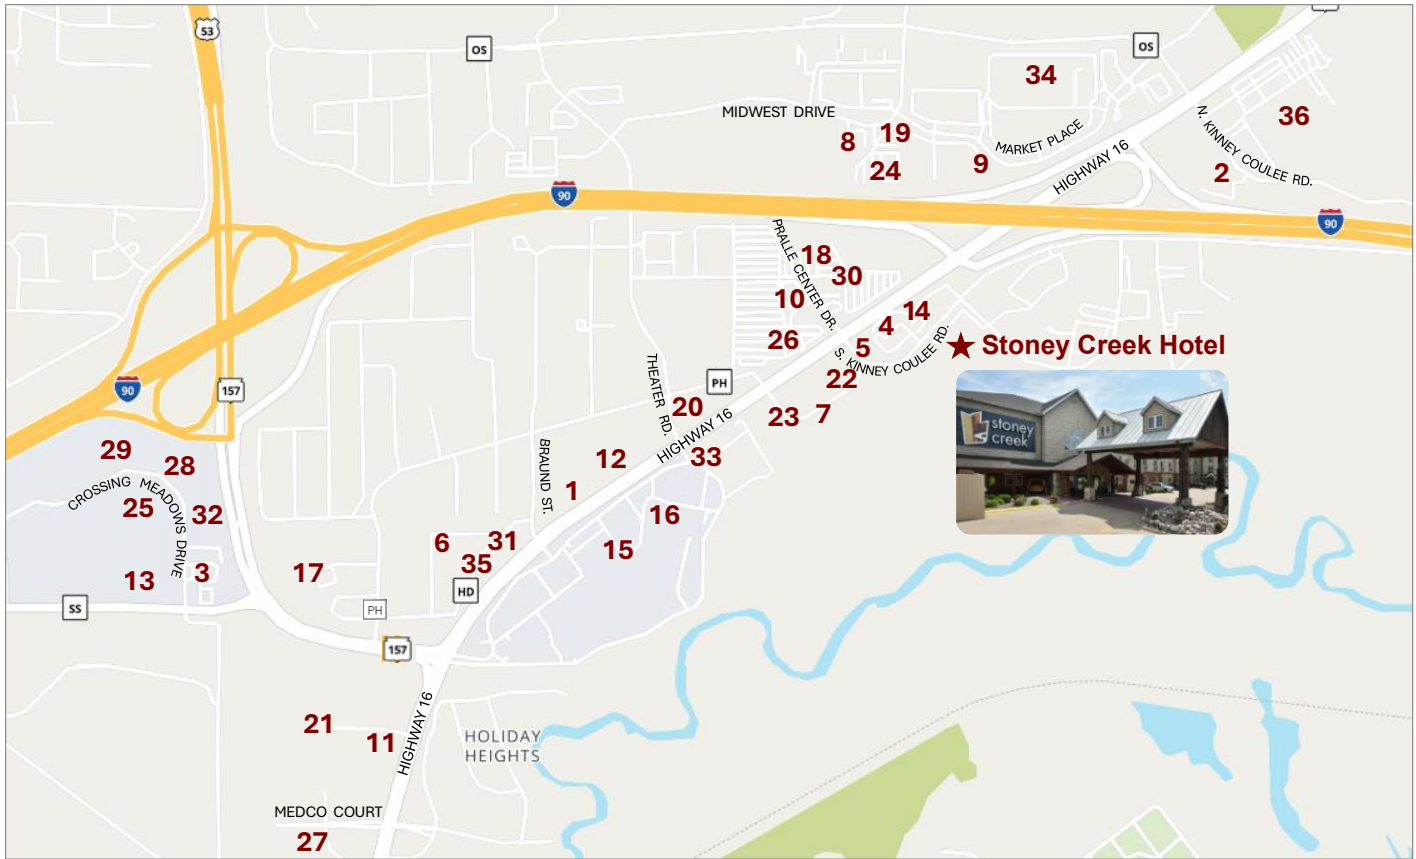

AREA RESTAURANTS AND MAP

If you are driving in on I-90 from the EAST: Take **exit 5** for WI-16 towards Onalaska. Then use the left lane to turn left onto WI-16 West (drive 0.6 mile). Turn left onto S. Kinney Coulee Rd. (drive 0.2 mile). Then, turn right into the Stoney Creek Hotel parking lot.

If you are driving in on I-90 from the WEST: Take **exit 5** for WI-16 towards Onalaska. Then turn right onto WI-16 West (drive 0.2 mile). Turn left onto S. Kinney Coulee Rd. (drive 0.2 mile). Then, turn right into the Stoney Creek Hotel parking lot.